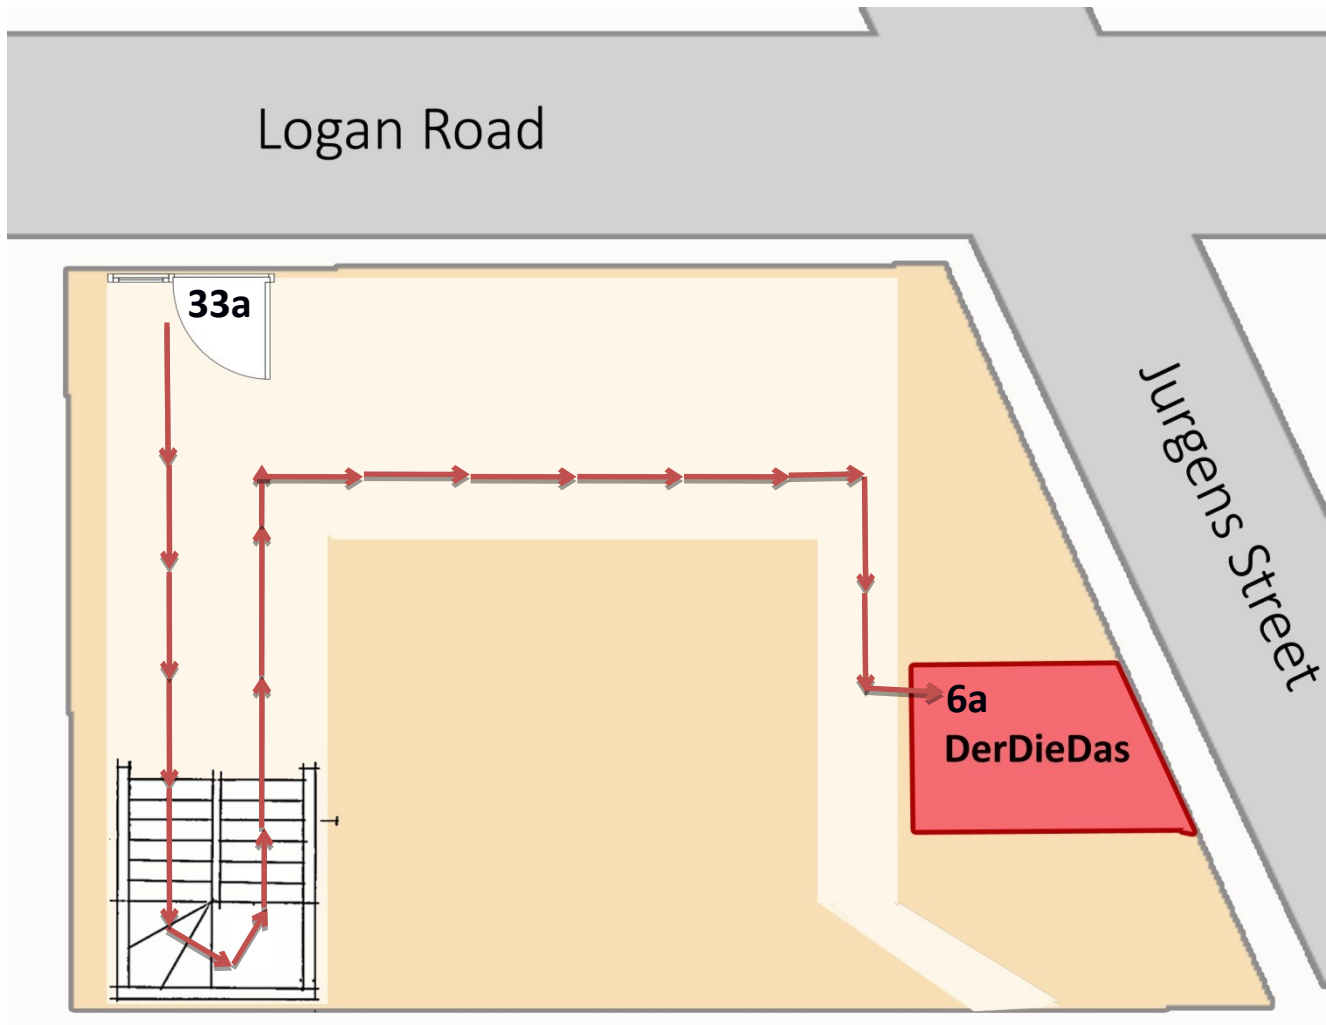

Classroom 6a - 33a Logan Road

Bus:

We are located only 250 metres from the Woolloongabba Bus Station. Please check with [Translink](https://www.translink.com.au) to find a suitable bus service.

Parking:

There are several metered on/off street parking areas very close to our classroom. Alternatively, if you buy a drink or snack before the class, you can park at the Coles car park across the street from us. (see the shaded area in pink)

Classroom location in the building

How to get to the classroom?

Walk up the stairs and follow the open hallway to the right. Walk around the corner into the narrow hallway. DerDieDas is the second door on the left (red door, number 6a).

IMPORTANT Door Policy:

The entrance door to the building may be closed upon arrival.

Course start @ 5.30pm: door closes at 5:45pm

Course start @7pm: the door is closed and will be opened at 7pm.

If you are late, please call your teacher! You will receive a text message with your teacher's phone number before the course starts.