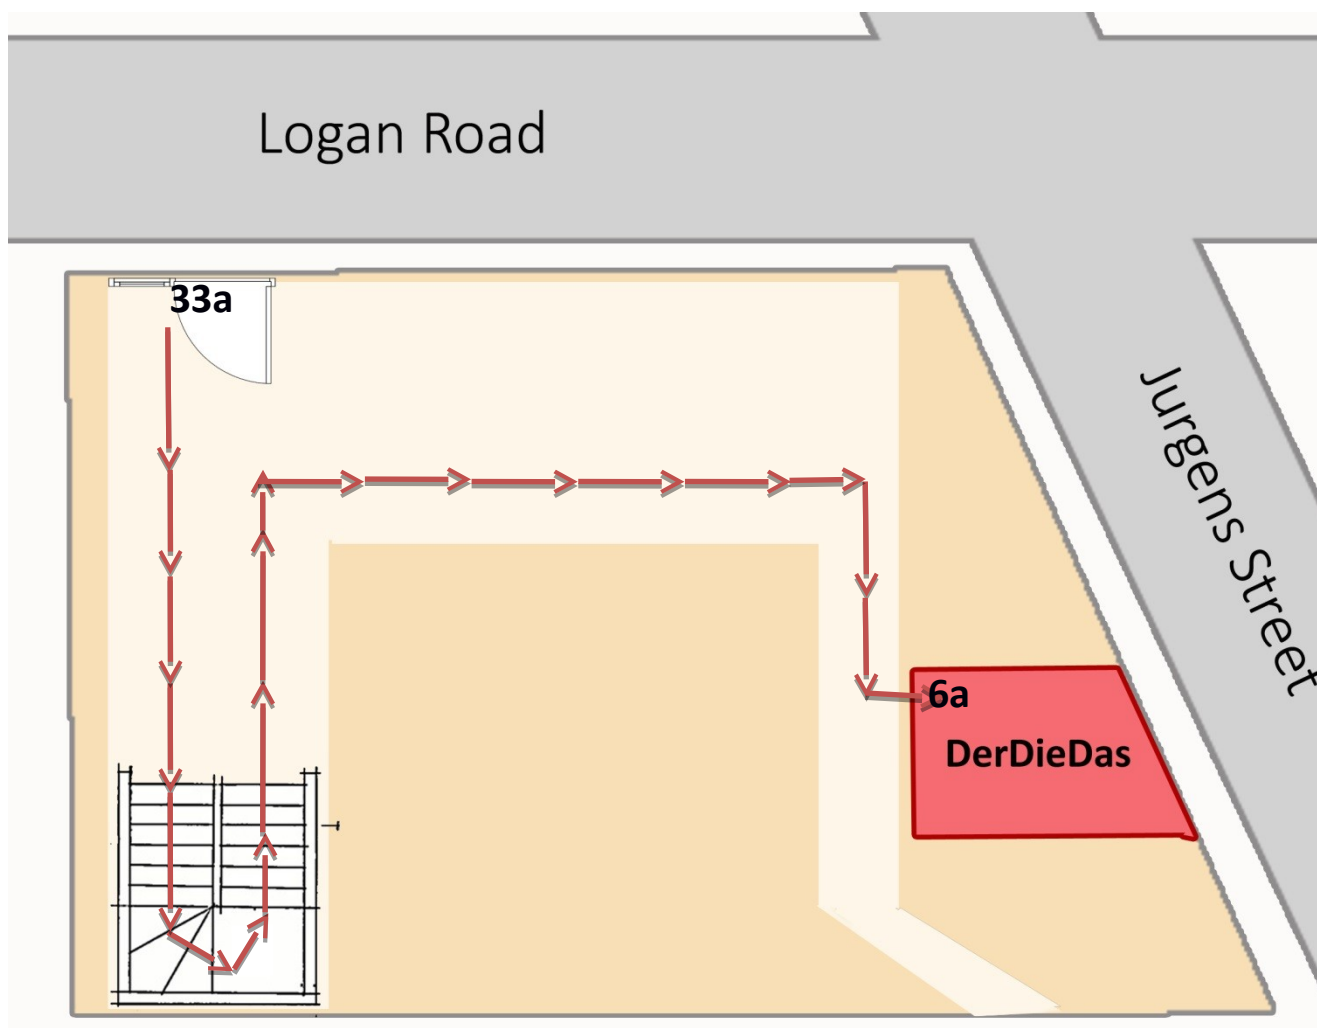

Classroom 6a - 33a Logan Road

Bus:

We are located only 250 metres from the Woolloongabba Bus Station. Please check with [Translink](#) to find a suitable bus service.

Parking:

There are several metered on/off street parking areas very close to our classroom. Alternatively, if you buy a drink or snack before the class, you can park at the Coles car park across the street from us. (see the shaded area in pink)

Classroom location in the building

How to get to the classroom?

Walk up the stairs and follow the open hallway to the right. Walk around the corner into the narrow hallway. DerDieDas is the second door on the left (red door, number 6a).